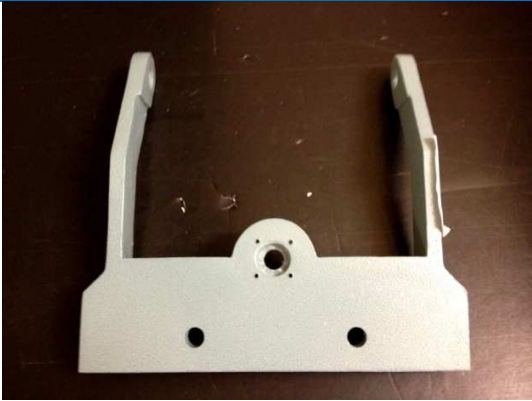

Last Updated: 02/13/13

#1 – specify model # – Skull

#4 – THS-4a – Main Switch – 2PINS – Gen 2.0

#4 – THS-4b – Main Switch – 3PINS – Gen 1.0

#6 – THS-6 – Pressing Spring, Large

#8 – TISF-8 – Adjusting Bolt for Spring

#9 – THS-9 – Plate for Pressing Spring

#10 – specify model # – Upper Jaw

#20 – TISF-20 – Up Lever

#21 – TISF-21– Pressing Spring, Small

#22 – PPS-TEW-Pulling Pole Set  
#22a - PPSE-TEW – Extended Pulling Pole Set

#22b – TISF-22b – Adjusting Nut

#23 – FB-TEWF – Foot Board

#24 – TISF-24 – Rubber Foot

#25 – TISF-25 – Pedal Base

#28 – PWC-TEW - Powercord

#31 – TISH-48 – Bushing

#36 – TISF-36 – Cu Seat

#37 – TISF-37 – Level Adjusting Screw for Foot Board

#50c – THS-50c – Rubber Cap for THS Screw/Hex Nut

#51 – THS-51 – Rubber Washer, White

#52 – Specify Model # – Sealing Bar Upper Cover Plate

#53 – Specify Model # - Sealing Bar Lower Cover Plate

#54 – Specify Model # - Heating Element (Pair)